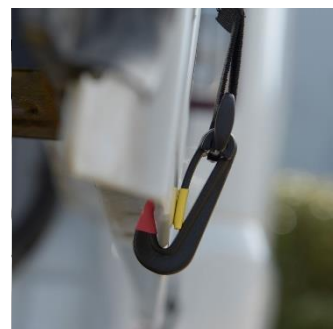

## BARN DOORS COVER – BLACK/GREY 509

**1 - Open the vehicle barn doors wide ready for installation.**

**2 – Attach 1 side of the cover to the vehicle using the bulldog clips supplied (Make sure the SHORTER straps are closest to the vehicle).**

**3 – Lift and place the rest of the cover over the top of the doors and attach the shorter straps on each side to the doors (part way down the doors, where the cut-outs are for the rear lights) using the hooks attached.**